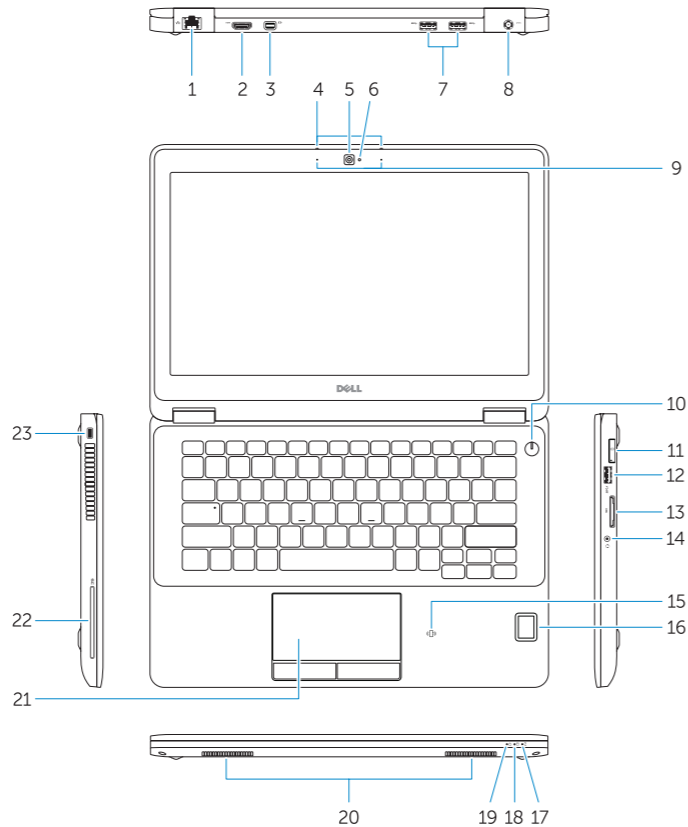

Product support and manuals

Manual dan dukungan produk

SopORTE del producto y manuales

Hỗ trợ sản phẩm và sách hướng dẫn

دعم المنتج والدلائل

Contact Dell

Hubungi Dell | Póngase en contacto con Dell

Liên hệ Dell | Dell الاتصال بـ

Regulatory and safety

Quy định và an toàn | ممارسات الأمان والممارسات التنظيمية

Regulatory model

Model regulatori | Modelo normativo

Model quy định | الموديل التنظيمي

Regulatory type

Jenis regulatori | Tipo normativo

Loại quy định | النوع التنظيمي

Computer model

Model komputer | Modelo de equipo

Model máy tính | موديل الكمبيوتر

Dell.com/support

Dell.com/support/manuals

Dell.com/support/windows

Dell.com/contactdell

Dell.com/regulatory_compliance

P26S

P26S001

Latitude 12-7270/E7270

Features

Fitur | Funciones | Tính năng | الميزات

1. Network connector
2. HDMI connector
3. Mini DisplayPort
4. Microphones (only in touchscreen)
5. Camera
6. Camera-status light
7. USB 3.0 connectors (2)
8. Power connector
9. Microphones (only in non-touchscreen)
10. Power button
11. SIM port (optional)
12. USB 3.0 connector with PowerShare
13. Memory card reader
14. Headset connector

15. Contactless smart-card reader (optional)
16. Fingerprint reader (optional)
17. Battery-status light
18. Hard-drive activity light
19. Power-status light
20. Speakers
21. Touchpad
22. Smart card reader (optional)
23. Security-cable slot
24. Dock connector
25. Service-tag label

1. Konektor jaringan
2. Konektor HDMI
3. Mini-DisplayPort
4. Mikrofon (hanya di layar sentuh)
5. Kamera
6. Lampu status kamera
7. Konektor USB 3.0 (2)
8. Konektor daya
9. Mikrofon (hanya di non-layar sentuh)
10. Tombol daya
11. Port SIM (opsional)
12. Konektor USB 3.0 dengan PowerShare
13. Pembaca kartu memori
14. Konektor headset

1. Conector de red
2. Conector HDMI
3. Mini-DisplayPort
4. Micrófono (solo con pantalla táctil)
5. Cámara
6. Indicador luminoso de estado de la cámara
7. Conectores USB 3.0 (2)
8. Conector de alimentación
9. Micrófono (solo con pantalla no táctil)
10. Botón de encendido
11. Puerto SIM (opcional)
12. Conector USB 3.0 con PowerShare
13. Lector de tarjetas de memoria
14. Conector para auricular

15. Pembaca kartu pintar nirkontak (opsional)
16. Pembaca sidik jari (opsional)
17. Lampu status baterai
18. Lampu aktivitas hard disk
19. Lampu status daya
20. Speaker
21. Panel sentuh
22. Pembaca kartu pintar (opsional)
23. Slot kabel pengaman
24. Konektor dock
25. Label tag servis

1. قارئ البطاقة الذكية اللاسلكي (اختياري)
2. قارئ بصمات الأصابع (اختياري)
3. مصباح حالة البطارية
4. مصباح نشاط محرك الأقراص الثابتة
5. مصباح حالة الطاقة
6. السماعات
7. لوحة اللمس
8. قارئ البطاقة الذكية (اختياري)
9. فتحة كبل الأمان
10. موصل الإرساء
11. ملصق رمز الخدمة

1. Đầu nối mạng
2. Đầu nối HDMI
3. Mini DisplayPort
4. Micrô (chỉ ở màn hình cảm ứng)
5. Đèn trạng thái camera
6. Đèn hoạt động ổ đĩa cứng
7. Đèn trạng thái nguồn
8. Loa
9. Bàn di chuột (chỉ ở màn hình không cảm ứng)
10. Đầu đọc thẻ thông minh (tùy chọn)
11. Cổng SIM (tùy chọn)
12. Đầu nối USB 3.0 với tính năng PowerShare
13. Bộ đọc thẻ nhớ

1. موصل الشبكة
2. موصل HDMI
3. منفذ DisplayPort المصغر
4. الميكروفونات (في شاشة اللمس فقط)
5. الكاميرا
6. مصباح حالة الكاميرا
7. موصلات USB 3.0 (2)
8. موصل التيار
9. الميكروفونات (في شاشة لا تعمل باللمس فقط)
10. زر التشغيل
11. منفذ SIM (اختياري)
12. موصل USB 3.0 المزود بـ PowerShare
13. قارئ بطاقة الذاكرة
14. موصل سماعة الرأس

14. Đầu nối tai nghe
15. Đầu đọc thẻ thông minh không tiếp xúc (tùy chọn)
16. Đầu đọc dấu vân tay (tùy chọn)
17. Đèn trạng thái pin
18. Đèn hoạt động ổ đĩa cứng
19. Đèn trạng thái nguồn
20. Loa
21. Bàn di chuột
22. Đầu đọc thẻ thông minh (tùy chọn)
23. Khe cáp bảo vệ
24. Bộ kết nối đế
25. Nhãn thẻ bảo trì

0DFK3DA04

Printed in China.

2017-04

© 2017 Dell Inc.

© 2017 Microsoft Corporation.